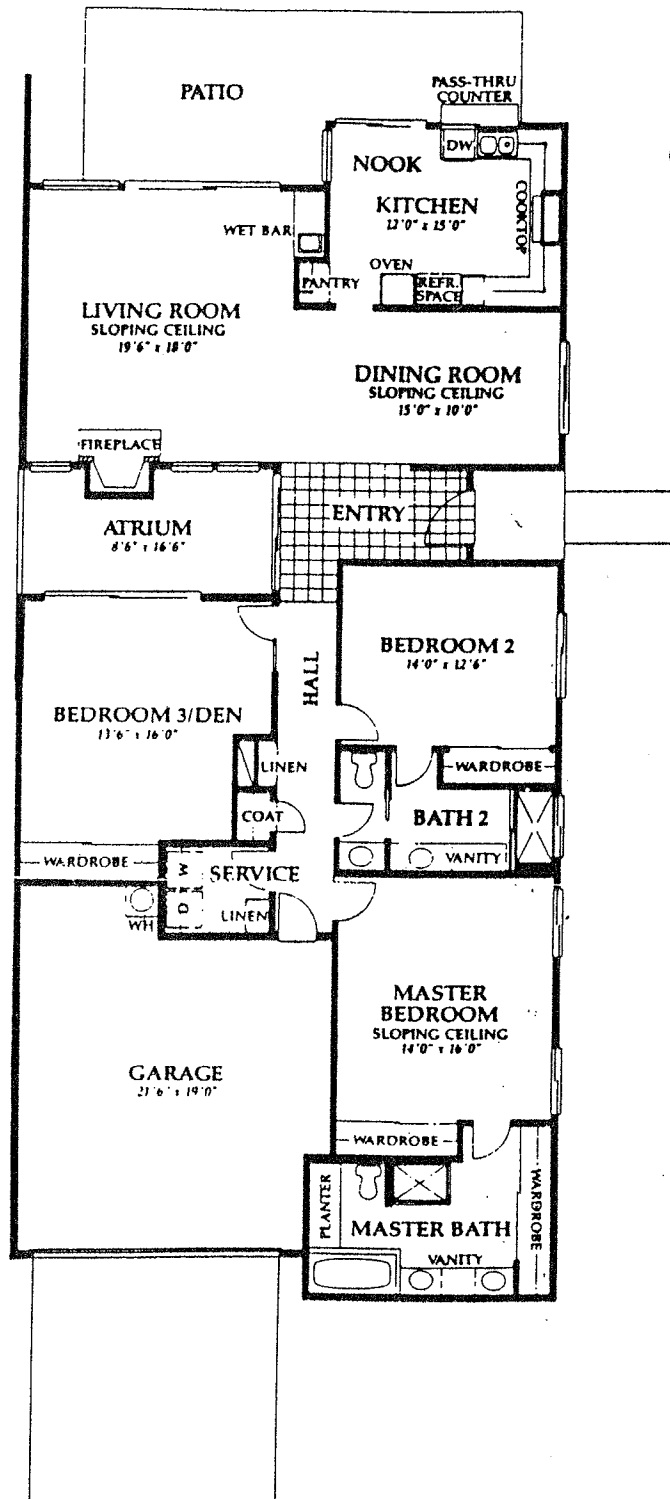

# CORONADO

PLAN 3000 SQUARE FOOTAGE 2000  
Three Bedroom, Two Bath

MONTEREY  
COUNTRY CLUB

SUNRISE  
COMPANY  
RESALE DIVISION